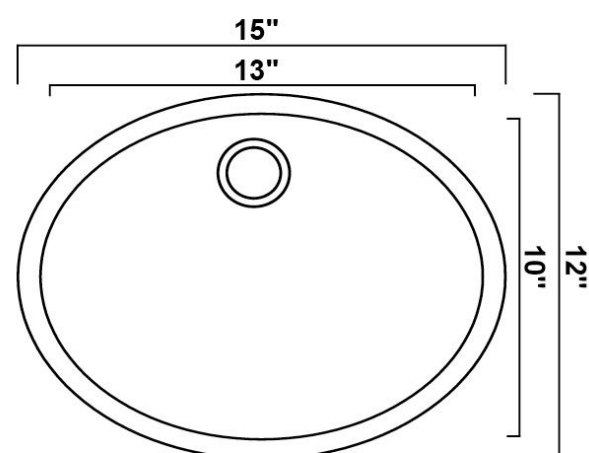

BR-1310

 Primasink

Finish	Outside	Depth
Satin Brush	15" X 12"	7 1/2"

SINK DESCRIPTION

- ▶ 18" Minimum cabinet size
- ▶ Undermount installation
- ▶ Installation Hardware included

CUTOUT DIMENSTIONS

- ▶ Template included